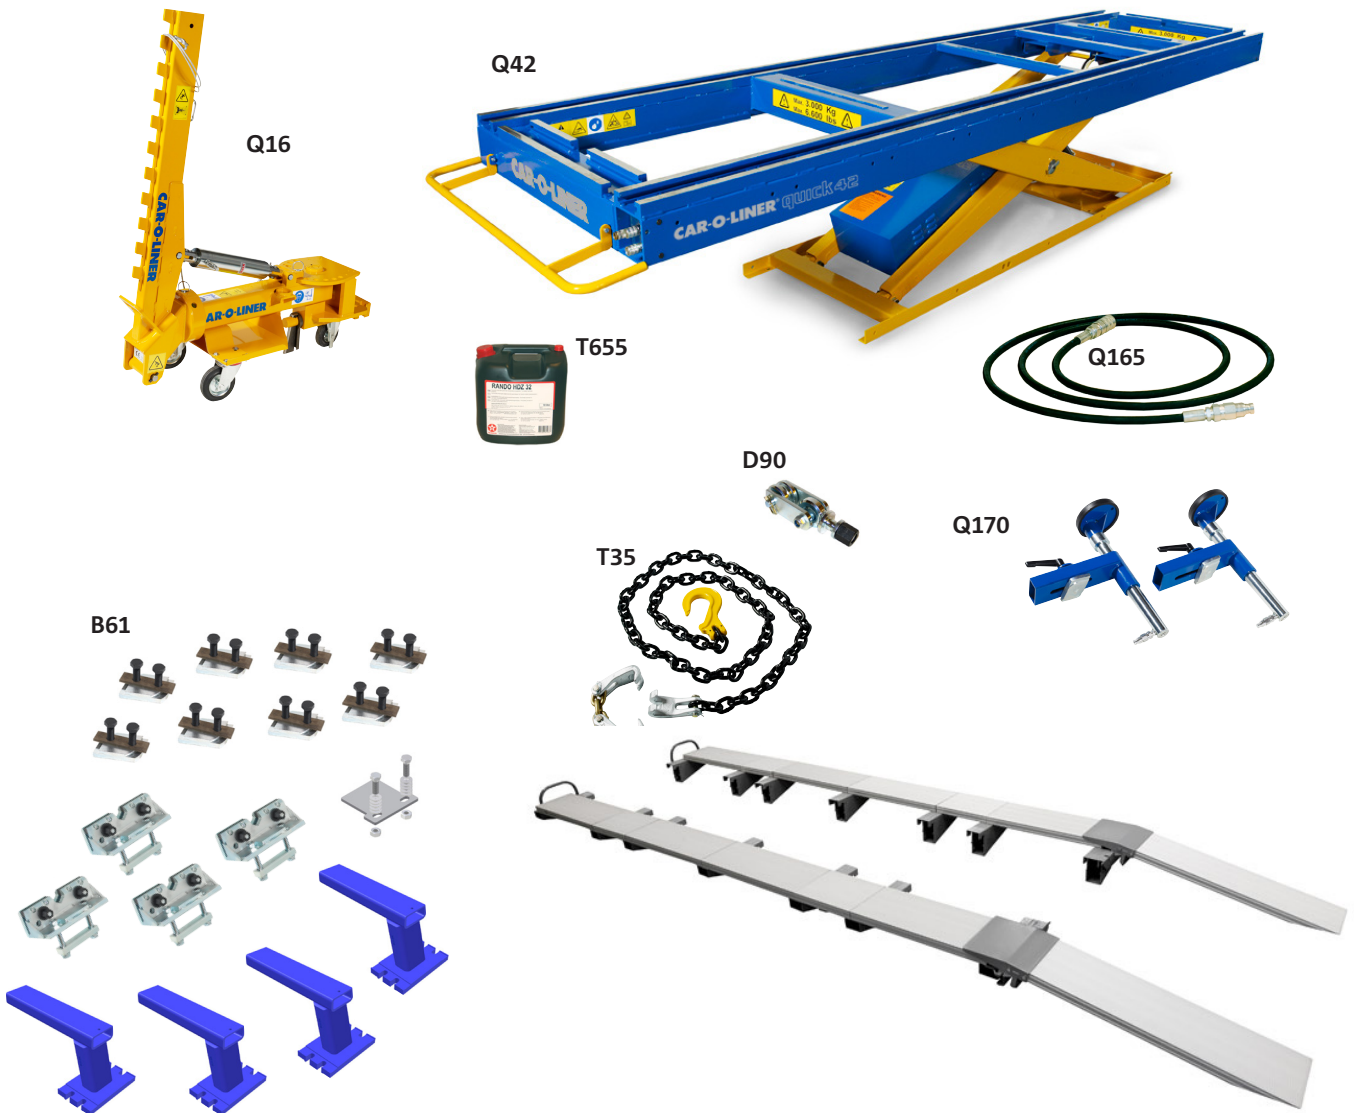

Systems Catalogue

Quick 42™

Concept of Collision Repair Systems

CAR-O-LINER®

* = Recommended Quantity

Q42 Quick Anchoring	Item	Art. No.	* Qty	Order
	Q42 base frame w lift, Power unit and T655. See select 1		1	
	Q100 Ramp kit Q42	39788	1	
	Q165 Hydraulic hose	39750	1	
	Q16 Draw aligner w cylinder Q161	39630	1	
	D90 Down pull	30412	1	
	T35 Chain kit 10 ton	35889	1	
	Q63 Quick anchoring	39836	1	
	B106 Chassis clamp	30096	2	

* = Recommended Quantity

Q42 Quick Anchoring EVO	Item	Art. No.	* Qty	Order
	Q42 base frame w lift, Power unit and T655. See select 1		1	
	Q100 Ramp kit Q42	39788	1	
	Q165 Hydraulic hose	39750	1	
	Q16 Draw aligner w cylinder Q161	39630	1	
	D90 Down pull	30412	1	
	T35 Chain kit 10 ton	35889	1	
	Q62 Quick anchoring EVO	39835	1	

* = Recommended Quantity

Q42 Standard	Item	Art. No.	* Qty	Order
	Q42 base frame w lift, Power unit, and T655. See select 1		1	
	Q100 Ramp kit Q42	39788	1	
	Q165 Hydraulic hose	39750	2	
	Q16 Draw aligner w cylinder Q161	39630	1	
	D90 Down pull	30412	1	
	T35 Chain kit 10 ton	35889	1	
	Q170 hydraulic jack kit	39674	1	
	B61 Benchparts BR Std	30948	1	

* = Recommended Quantity

	Bench Parts EVO Systems	Art. No	* Qty	Order
EVO3-1	EVO3-1 Additional kit EVO3	35420	1	

Car-O-Line is a global provider of high-quality, technologically-advanced collision repair equipment to the automotive aftermarket. For more than 40 years, we have supplied the industry with innovative solutions, technical development, training and customer support.