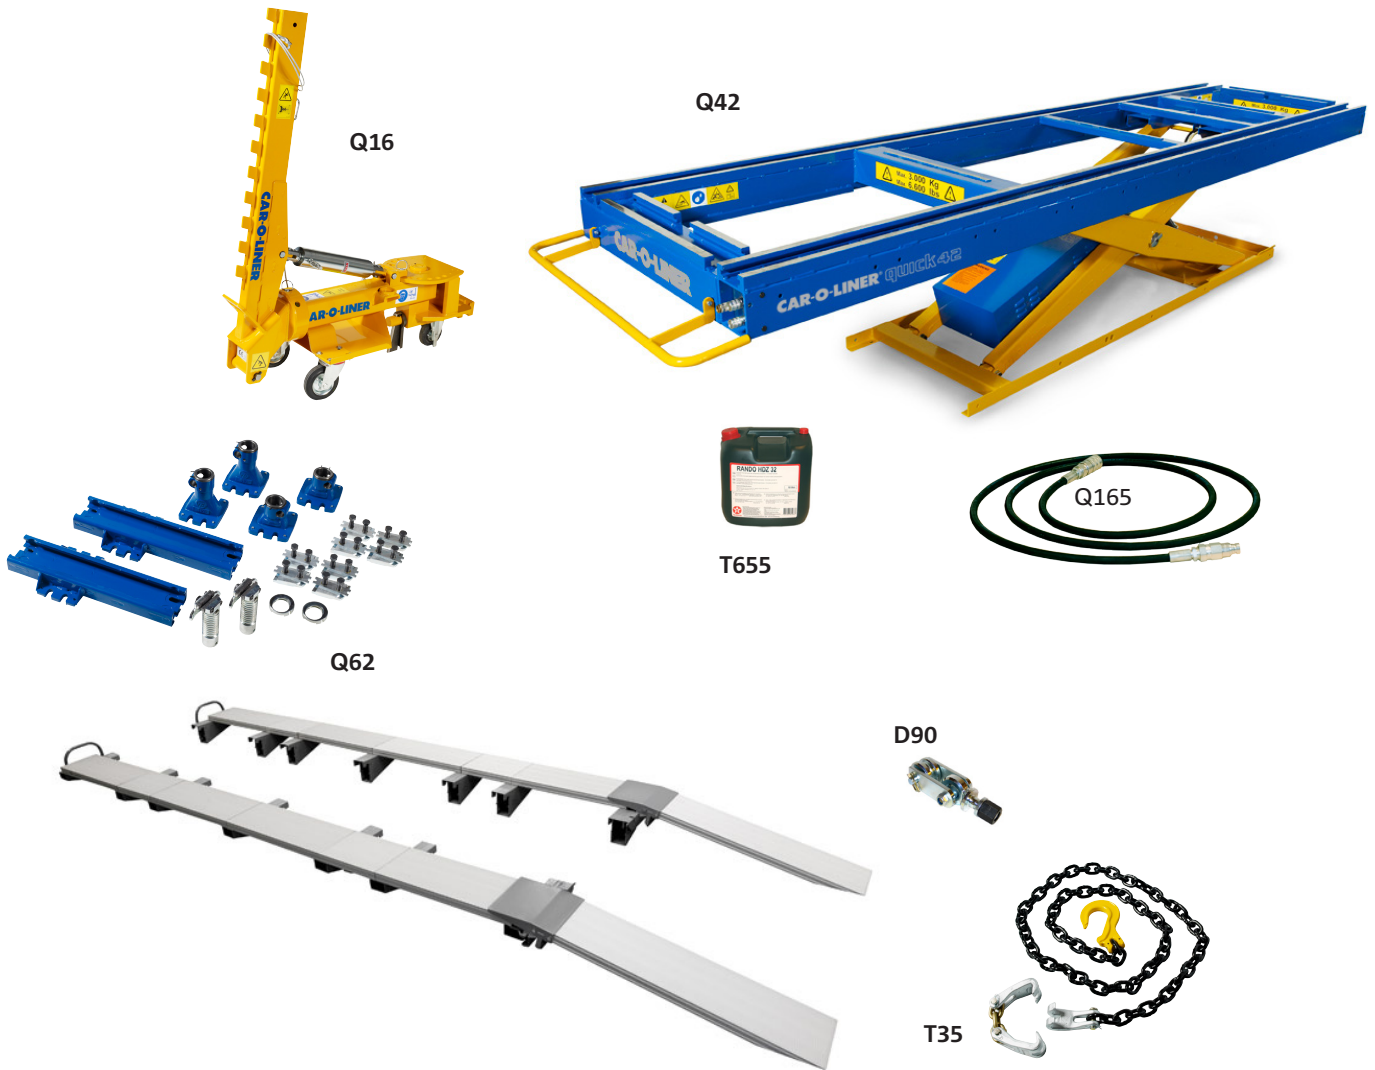

Systems Catalogue

Quick 42™

Concept of Collision Repair Systems

CAR-O-LINER®

* = Recommended Quantity

Q42 Quick Anchoring	Item	Art. No.	* Qty	Order
	Q42 base frame w lift, Power unit and T655. See select 1		1	
	Q100 Ramp kit Q42	39788	1	
	Q165 Hydraulic hose	39750	1	
	Q16 Draw aligner w cylinder Q161	39630	1	
	D90 Down pull	30412	1	
	T35 Chain kit 10 ton	35889	1	
	Q63 Quick anchoring	39836	1	
	B106 Chassis clamp	30096	2	

* = Recommended Quantity

Q42 Quick Anchoring EVO	Item	Art. No.	* Qty	Order
	Q42 base frame w lift, Power unit and T655. See select 1		1	
	Q100 Ramp kit Q42	39788	1	
	Q165 Hydraulic hose	39750	1	
	Q16 Draw aligner w cylinder Q161	39630	1	
	D90 Down pull	30412	1	
	T35 Chain kit 10 ton	35889	1	
	Q62 Quick anchoring EVO	39835	1	

* = Recommended Quantity

Q42 Standard	Item	Art. No.	* Qty	Order
	Q42 base frame w lift, Power unit, and T655. See select 1		1	
	Q100 Ramp kit Q42	39788	1	
	Q165 Hydraulic hose	39750	2	
	Q16 Draw aligner w cylinder Q161	39630	1	
	D90 Down pull	30412	1	
	T35 Chain kit 10 ton	35889	1	
	Q170 hydraulic jack kit	39674	1	
	B61 Benchparts BR Std	30948	1	

* = Recommended Quantity

	Bench Parts EVO Systems	Art. No	* Qty	Order
EVO3-1	EVO3-1 Additional kit EVO3	35420	1	

Car-O-Line is a global provider of high-quality, technologically-advanced collision repair equipment to the automotive aftermarket. For more than 40 years, we have supplied the industry with innovative solutions, technical development, training and customer support.