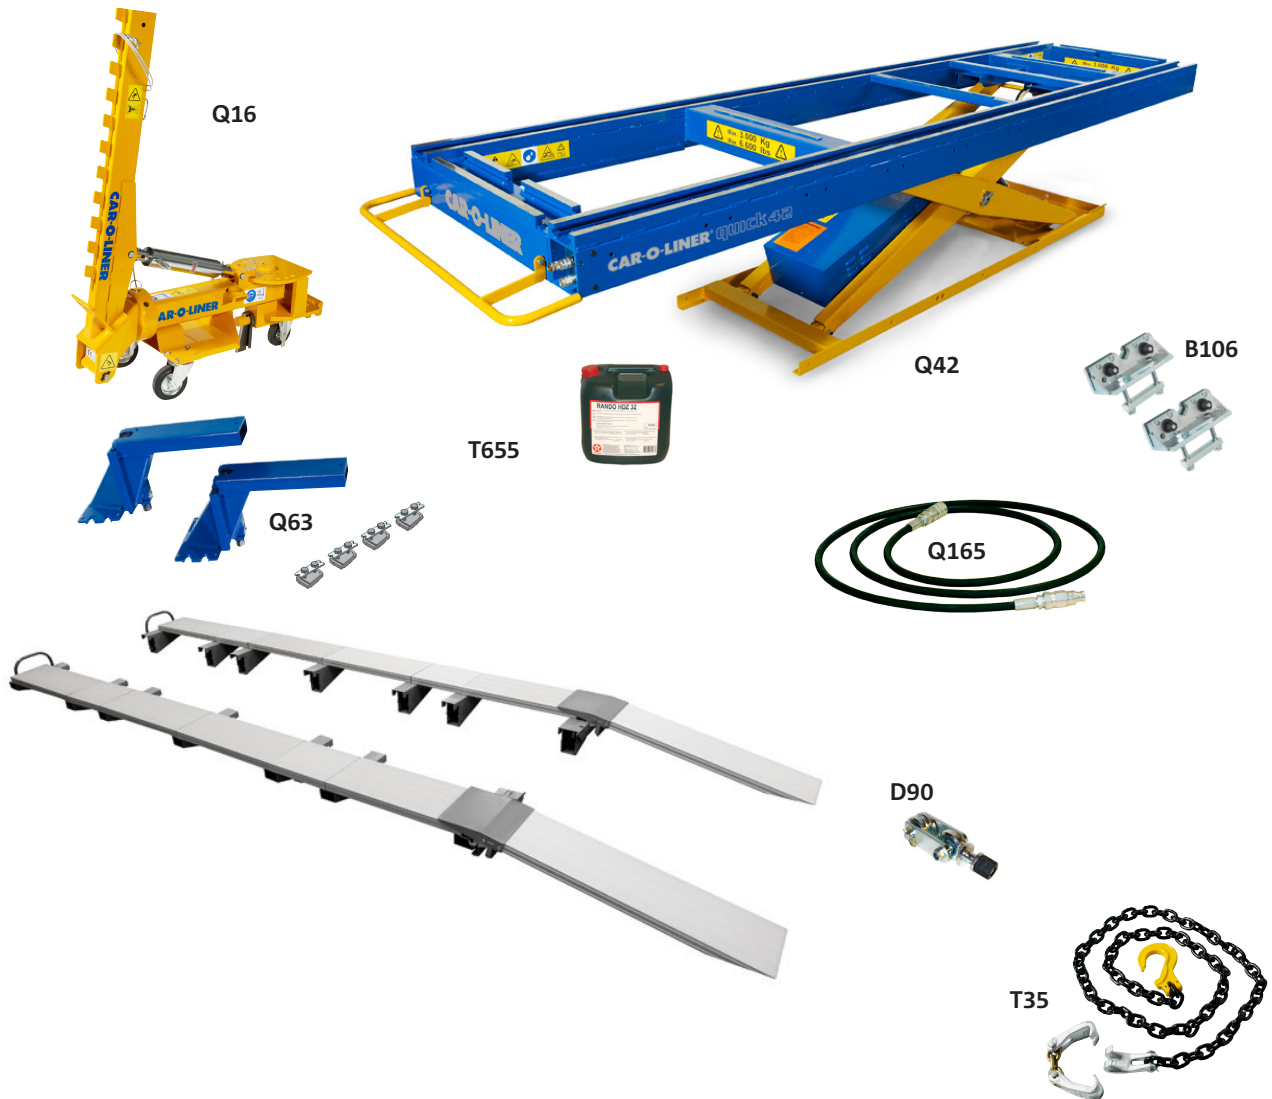

Systems Catalogue

Quick 42™

Concept of Collision Repair Systems

CAR-O-LINER®

* = Recommended Quantity

Q42 Quick Anchoring	Item	Art. No.	* Qty	Order
	Q42 base frame w lift, Power unit and T655. See select 1		1	
	Q100 Ramp kit Q42	39788	1	
	Q165 Hydraulic hose	39750	1	
	Q16 Draw aligner w cylinder Q161	39630	1	
	D90 Down pull	30412	1	
	T35 Chain kit 10 ton	35889	1	
	Q63 Quick anchoring	39836	1	
	B106 Chassis clamp	30096	2	

* = Recommended Quantity

Q42 Quick Anchoring EVO	Item	Art. No.	* Qty	Order
	Q42 base frame w lift, Power unit and T655. See select 1		1	
	Q100 Ramp kit Q42	39788	1	
	Q165 Hydraulic hose	39750	1	
	Q16 Draw aligner w cylinder Q161	39630	1	
	D90 Down pull	30412	1	
	T35 Chain kit 10 ton	35889	1	
	Q62 Quick anchoring EVO	39835	1	

* = Recommended Quantity

Q42 Standard	Item	Art. No.	* Qty	Order
	Q42 base frame w lift, Power unit, and T655. See select 1		1	
	Q100 Ramp kit Q42	39788	1	
	Q165 Hydraulic hose	39750	2	
	Q16 Draw aligner w cylinder Q161	39630	1	
	D90 Down pull	30412	1	
	T35 Chain kit 10 ton	35889	1	
	Q170 hydraulic jack kit	39674	1	
	B61 Benchparts BR Std	30948	1	

* = Recommended Quantity

	Bench Parts EVO Systems	Art. No	* Qty	Order
EVO3-1	EVO3-1 Additional kit EVO3	35420	1	

Car-O-Line is a global provider of high-quality, technologically-advanced collision repair equipment to the automotive aftermarket. For more than 40 years, we have supplied the industry with innovative solutions, technical development, training and customer support.