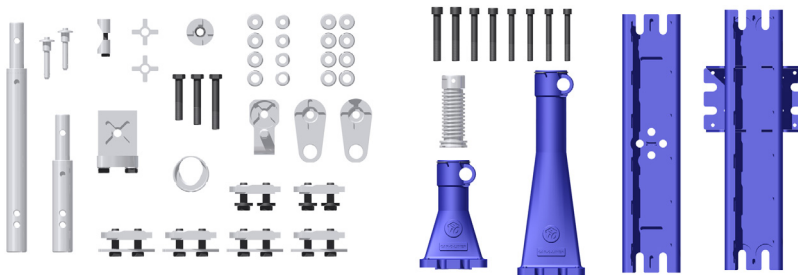

* = Recommended Quantity

Select 4	Bench Parts	Art. No	* Qty	Order
B61	B61 Bench Parts std.	30948	1	

B39BR x 4

B626 x 8

B106 X 4

B46

	Bench Parts	Art. No	* Qty	Order
Q170	Q170 Hydraulic jack kit	39674	1	
Q62	Q62 Quick anchoring EVO	39835	1	
Q63	Q63 Quick anchoring	39836	1	
B106	B106 Chassis clamp	30096	2	

Select 5	Hydraulic	Art. No.	* Qty	Order
Q165	Q165 Hydraulic hose	39750	1	
	Note! Please see configuration Q42 for quantity.			

* = Recommended Quantity

Select 6	Bench Parts EVO Systems	Art. No	* Qty	Order
EVO1Q	EVO1Q Additional kit Q62	39837	1	

	Bench Parts EVO Systems	Art. No	* Qty	Order
EVO1	EVO1 Basic kit	35413	1	

	Bench Parts EVO Systems	Art. No	* Qty	Order
EVO2	EVO2 Extension kit	35419	1	

	Bench Parts EVO Systems	Art. No	Qty	Order
EVO3	EVO3 Universal Fixture kit	35719	1	

* = Recommended Quantity

	Bench Parts EVO Systems	Art. No	* Qty	Order
EVO3-1	EVO3-1 Additional kit EVO3	35420	1	

Car-O-Line is a global provider of high-quality, technologically-advanced collision repair equipment to the automotive aftermarket. For more than 40 years, we have supplied the industry with innovative solutions, technical development, training and customer support.