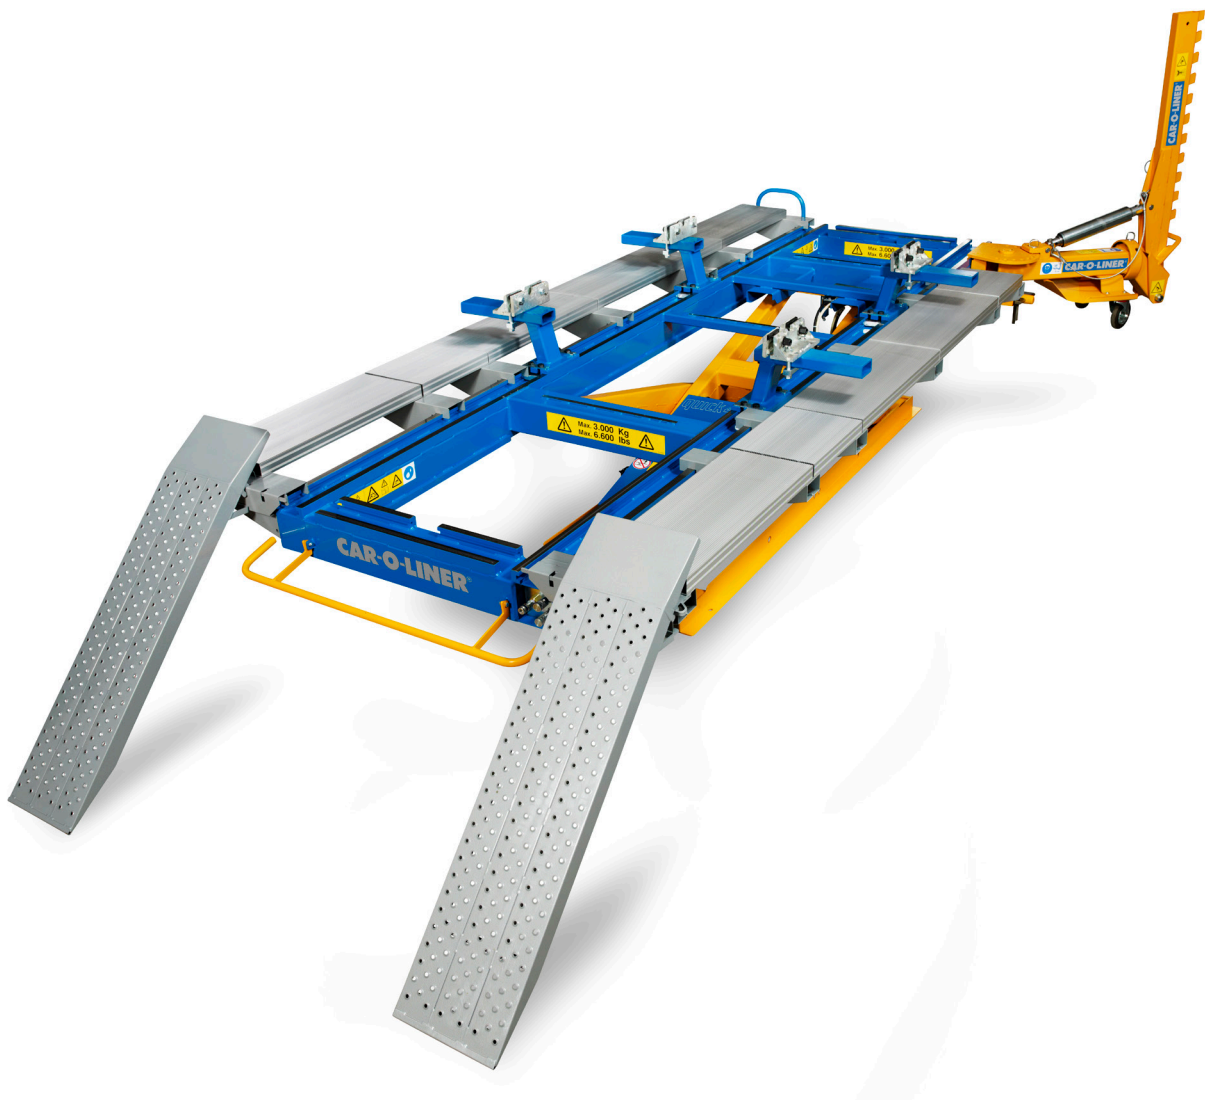

Systems Catalogue

Quick 42™

Concept of Collision Repair Systems

CAR-O-LINER®

* = Recommended Quantity

Q42 Quick Anchoring	Item	Art. No.	* Qty	Order
	Q42 base frame w lift, Power unit and T655. See select 1		1	
	Q100 Ramp kit Q42	39788	1	
	Q165 Hydraulic hose	39750	1	
	Q16 Draw aligner w cylinder Q161	39630	1	
	D90 Down pull	30412	1	
	T35 Chain kit 10 ton	35889	1	
	Q63 Quick anchoring	39836	1	
	B106 Chassis clamp	30096	2	

* = Recommended Quantity

Q42 Quick Anchoring EVO	Item	Art. No.	* Qty	Order
	Q42 base frame w lift, Power unit and T655. See select 1		1	
	Q100 Ramp kit Q42	39788	1	
	Q165 Hydraulic hose	39750	1	
	Q16 Draw aligner w cylinder Q161	39630	1	
	D90 Down pull	30412	1	
	T35 Chain kit 10 ton	35889	1	
	Q62 Quick anchoring EVO	39835	1	

* = Recommended Quantity

Q42 Standard	Item	Art. No.	* Qty	Order
	Q42 base frame w lift, Power unit, and T655. See select 1		1	
	Q100 Ramp kit Q42	39788	1	
	Q165 Hydraulic hose	39750	2	
	Q16 Draw aligner w cylinder Q161	39630	1	
	D90 Down pull	30412	1	
	T35 Chain kit 10 ton	35889	1	
	Q170 hydraulic jack kit	39674	1	
	B61 Benchparts BR Std	30948	1	

* = Recommended Quantity

Select 1	Platform	Art. No.	* Qty	Order
Q42  	Q42 Base frame w Lift, Power unit 400V 3ph 50 Hz + T655 Hydraulic oil	39748	1	
	Q42 Base frame w Lift, Power unit 200V 3ph 50Hz + T655 Hydraulic oil			
	Q42 Base frame w Lift, Power unit 220V 3ph 50Hz + T655 Hydraulic oil			
	Q42 Base frame w Lift, Power unit 110V 1ph 60Hz + T655 Hydraulic oil	40204	1	
	Q42 Base frame w Lift, Power unit 220V 1ph 60Hz + T655 Hydraulic oil			