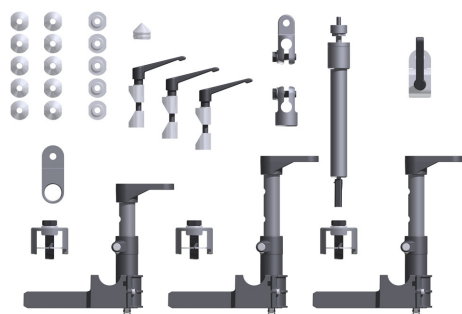

Systems Catalogue

Quick 42™

Concept of Collision Repair Systems

CAR-O-LINER®

* = Recommended Quantity

Q42 Quick Anchoring	Item	Art. No.	* Qty	Order
	Q42 base frame w lift, Power unit and T655. See select 1		1	
	Q100 Ramp kit Q42	39788	1	
	Q165 Hydraulic hose	39750	1	
	Q16 Draw aligner w cylinder Q161	39630	1	
	D90 Down pull	30412	1	
	T35 Chain kit 10 ton	35889	1	
	Q63 Quick anchoring	39836	1	
	B106 Chassis clamp	30096	2	

* = Recommended Quantity

Select 4	Bench Parts	Art. No	* Qty	Order
B61	B61 Bench Parts std.	30948	1	

B39BR x 4

B626 x 8

B106 X 4

B46

	Bench Parts	Art. No	* Qty	Order
Q170	Q170 Hydraulic jack kit	39674	1	
Q62	Q62 Quick anchoring EVO	39835	1	
Q63	Q63 Quick anchoring	39836	1	
B106	B106 Chassis clamp	30096	2	

	Bench Parts EVO Systems	Art. No	* Qty	Order
EVO1	EVO1 Basic kit	35413	1	

	Bench Parts EVO Systems	Art. No	* Qty	Order
EVO2	EVO2 Extension kit	35419	1	

	Bench Parts EVO Systems	Art. No	Qty	Order
EVO3	EVO3 Universal Fixture kit	35719	1	

* = Recommended Quantity

	Bench Parts EVO Systems	Art. No	* Qty	Order
EVO3-1	EVO3-1 Additional kit EVO3	35420	1	

Car-O-Line is a global provider of high-quality, technologically-advanced collision repair equipment to the automotive aftermarket. For more than 40 years, we have supplied the industry with innovative solutions, technical development, training and customer support.